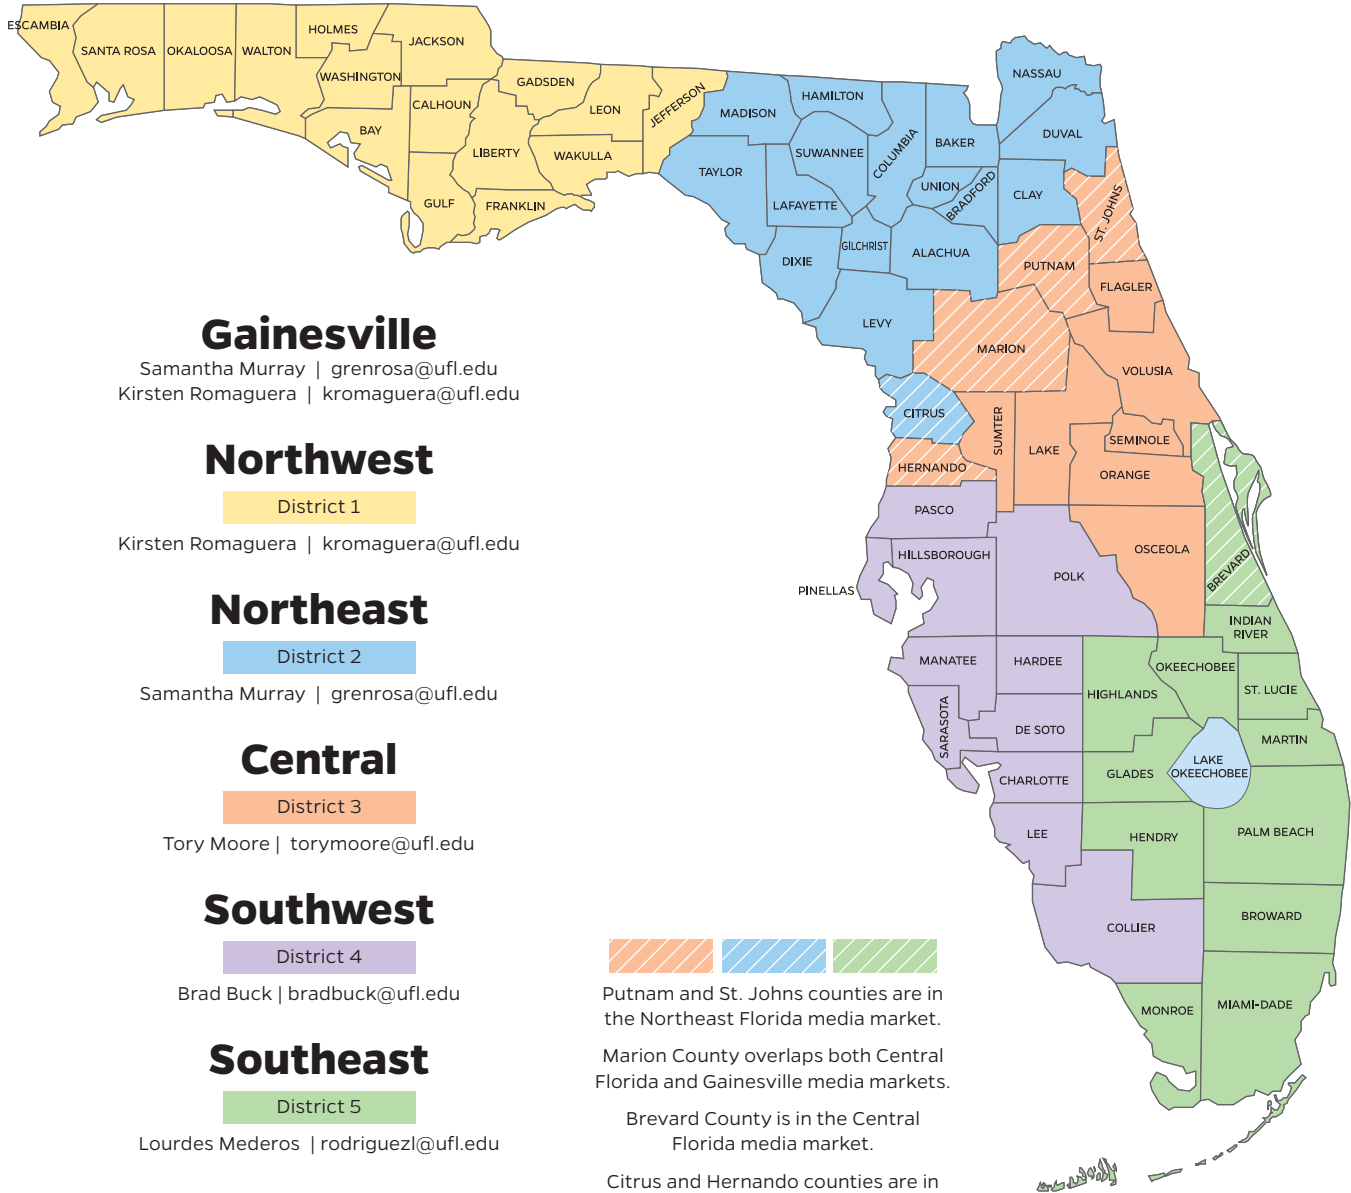

UF/IFAS Statewide Public Relations Specialists

Gainesville

Samantha Murray | grenrosa@ufl.edu
 Kirsten Romaguera | kromaguera@ufl.edu

Northwest

District 1

Kirsten Romaguera | kromaguera@ufl.edu

Northeast

District 2

Samantha Murray | grenrosa@ufl.edu

Central

District 3

Tory Moore | torymoore@ufl.edu

Southwest

District 4

Brad Buck | bradbuck@ufl.edu

Southeast

District 5

Lourdes Mederos | rodriguezl@ufl.edu

Putnam and St. Johns counties are in the Northeast Florida media market.

Marion County overlaps both Central Florida and Gainesville media markets.

Brevard County is in the Central Florida media market.

Citrus and Hernando counties are in the Southwest Florida media market.